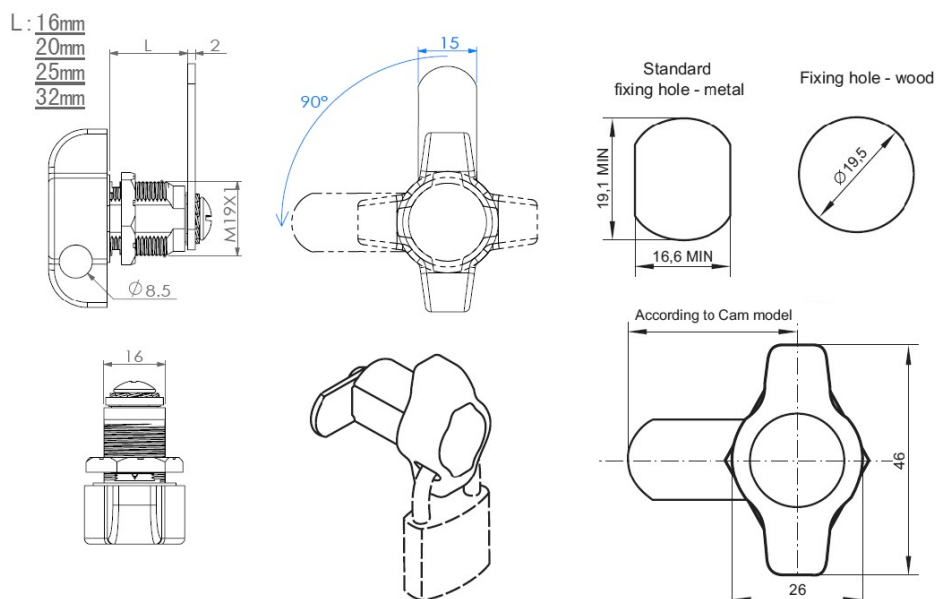

PRODUCT SHEET

Description:

Padlockable Cam Lock #300R, 90DG, $\varnothing 19 \times 20$ mm, CPL, Cam A04, Straight C/E: 40 mm, NO Anti Rotating Plate

Item number:

14.04.586-5

Units	Box	Carton	HS Code	Barcode
Pcs.	20	200	8301300000	
				5704866466622