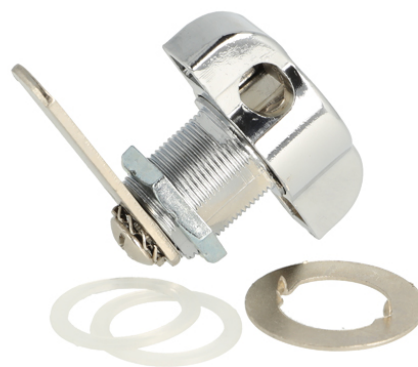

PRODUCT SHEET

Description:

Padlockable Cam Lock #300R, 90DG, $\varnothing 19 \times 20$ mm, CPL, Cam A04, Straight C/E: 40 mm, NO Anti Rotating Plate

Item number:

14.04.586-5

Units	Box	Carton	HS Code	Barcode
Pcs.	20	200	8301300000	
				5704866466622